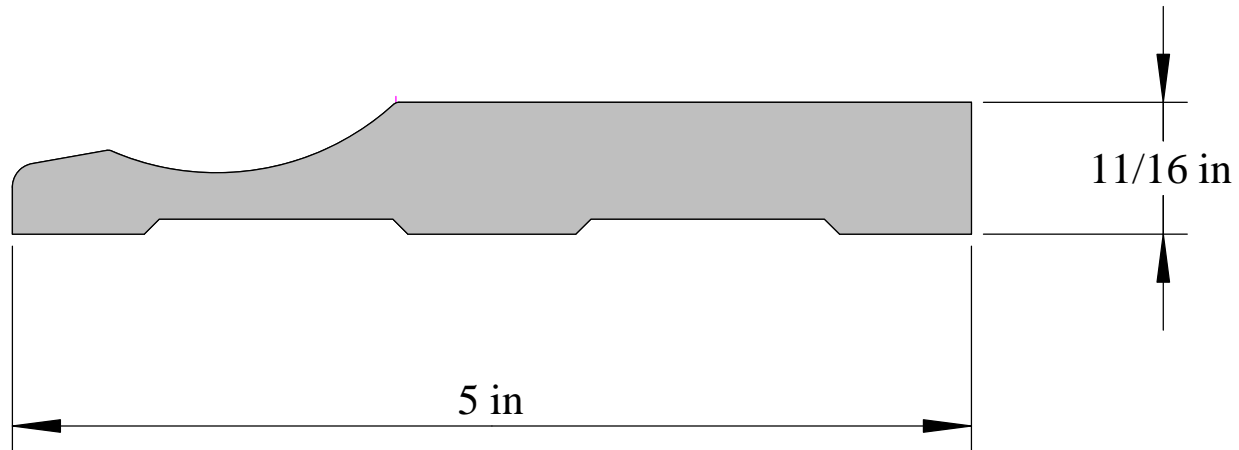

CLASSIC

WOOD MOULDINGS LTD.

"Imagine the Difference"

CM-815 Baseboard

CM-815 Casing