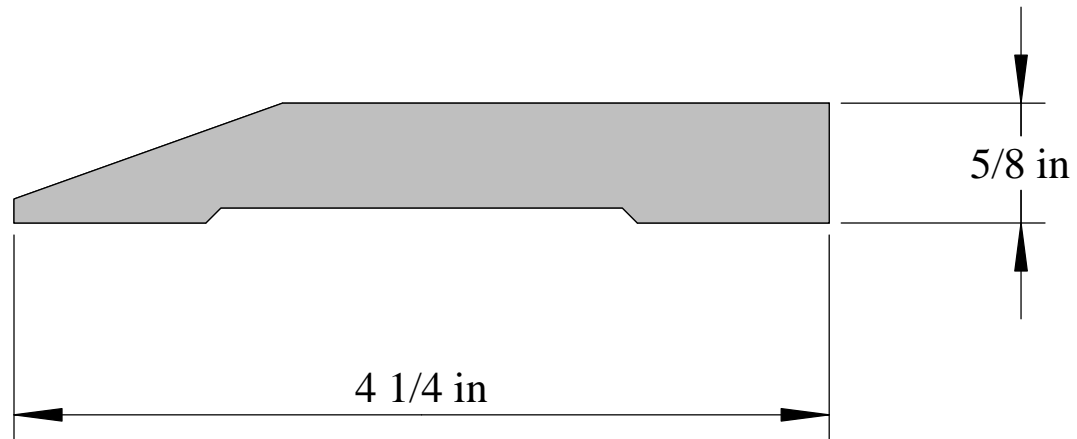

CLASSIC

WOOD MOULDINGS LTD.

"Imagine the Difference"

CM-801 Baseboard