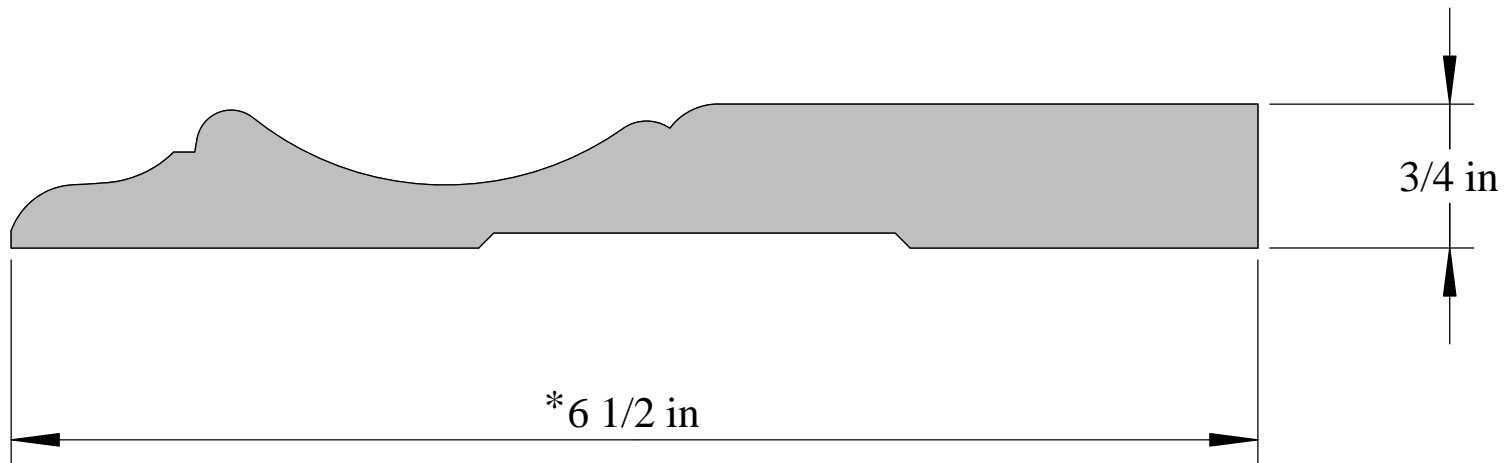

CLASSIC

WOOD MOULDINGS LTD.

"Imagine the Difference"

CMR-122 Baseboard

*Maximum width = 9"