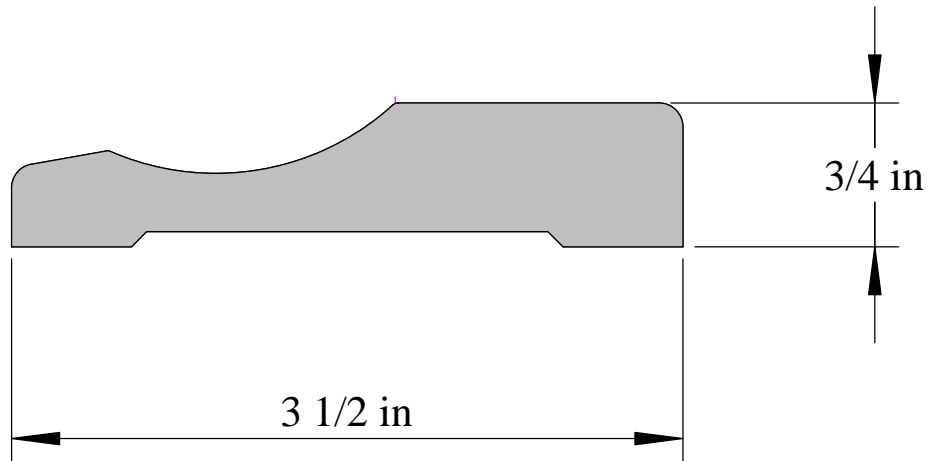

CLASSIC

WOOD MOULDINGS LTD.

"Imagine the Difference"

CM-815 Baseboard

CM-815 Casing