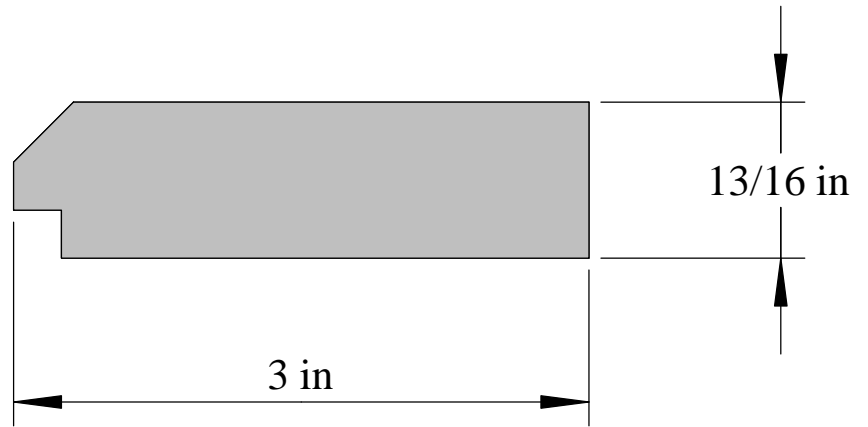

CLASSIC

WOOD MOULDINGS LTD.

"Imagine the Difference"

CM-793 Baseboard