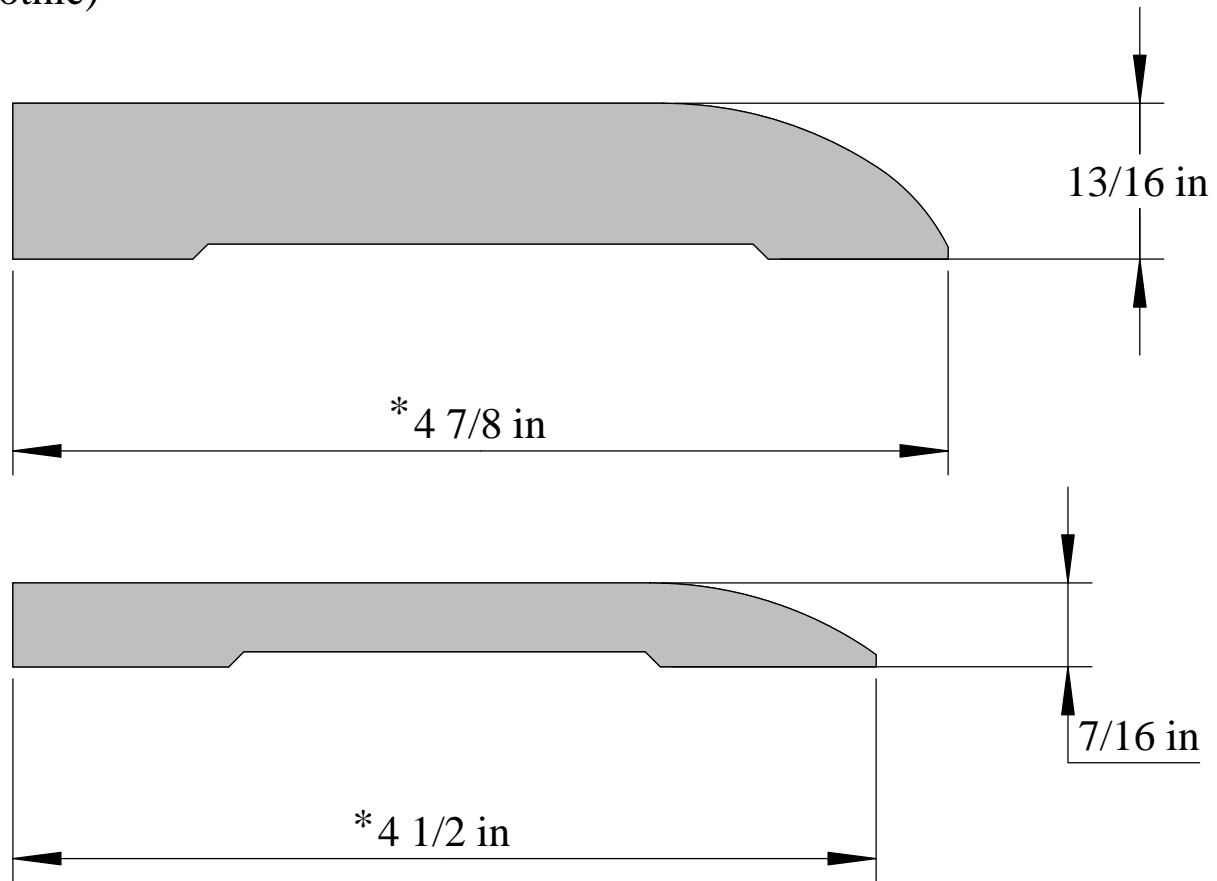

*"Imagine the Difference"*

CMR-41B Baseboard  
(Variable Width Gothic)

**\*4-7/8" is the maximum width at 13/16" thick**

**4-1/2" is the maximum width at 7/16" thick**

**CLASSIC**

WOOD MOULDINGS LTD.

*"Imagine the Difference"*