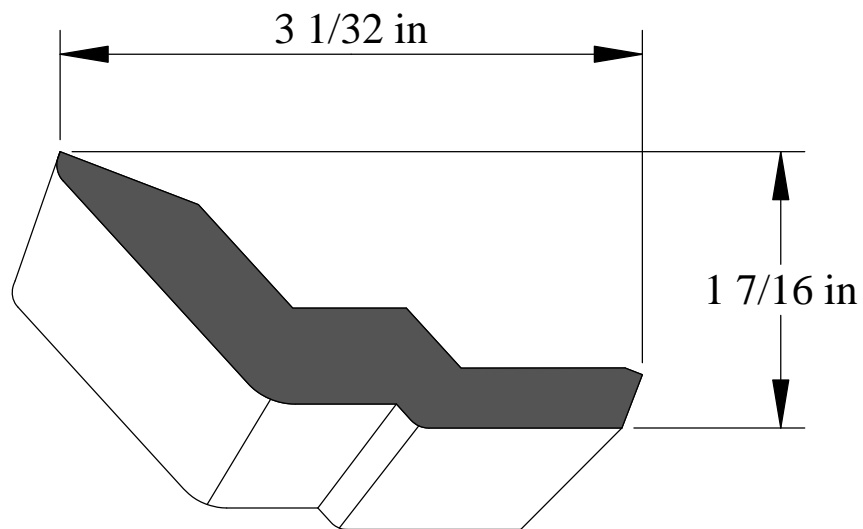

CLASSIC

WOOD MOULDINGS LTD.

"Imagine the Difference"

Colonial Cabinet Crown (CC-1)
27/32" x 3-11/16"

CLASSIC

WOOD MOULDINGS LTD.

"Imagine the Difference"

Shaker Cabinet Crown (CC-2)
13/16" x 3-1/4"