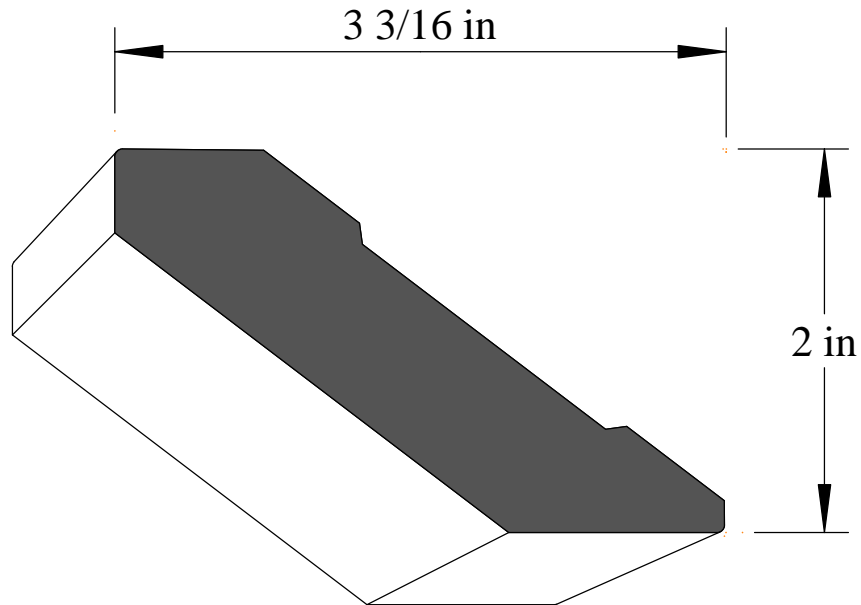

CLASSIC

WOOD MOULDINGS LTD.

"Imagine the Difference"

E-6
13/16" x 3-23/32"