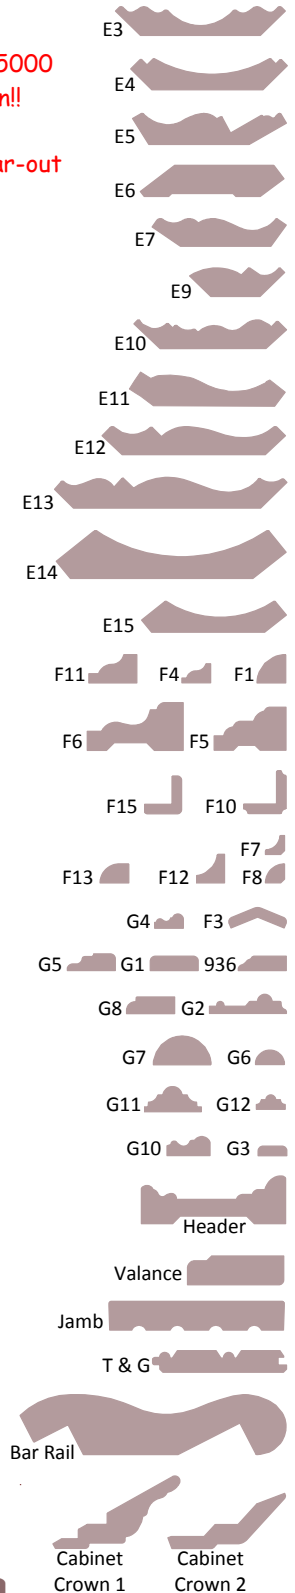

CLASSIC
WOOD MOULDINGS

"Imagine the Difference"

**August
2018**

classicmouldings.ca

315 41 Avenue NE

Calgary Alberta T2E 2N4

Phone 403-230-3961 Fax 403-230-3969

TollFree 1-800-663-3969

*** SPECIALS ***

Year-end Clearance!

We are having a clearance sale of rough lumber Hickory at $2.00/BE. With approximately 5000 board feet in varying widths there is a lot to choose from. Hurry down for best selection!!

We also have a large selection of over-runs and miscellaneous mouldings that we want to clear-out prior to our year-end inventory. There are various shapes, sizes and species. Come on in and have a look! The pricing will be very attractive because...

WE DON'T LIKE COUNTING INVENTORY!

Poplar $1.79

Maple $2.83

Poplar $2.40

Maple $3.42

"QUOTES OF THE MONTH"

Rainbows apologize for angry skies.

Anyone who says sunshine brings happiness has never danced in the rain.

SUMMER HOURS (JULY & AUGUST)

Mon - Thurs 8:00 am - 4:30 pm

Fri 8:00 am - 12 noon (Closed Fri Aug 24th for INVENTORY)

Please visit our website at: www.classicmouldings.ca

Prices quoted are sale priced for all orders received during the month specified

Note: Profiles are not to size