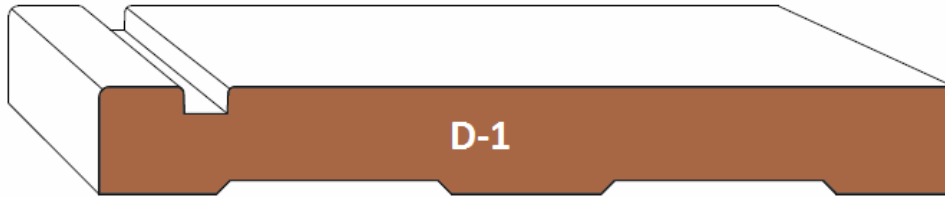

CLASSIC
WOOD MOULDINGS

"Imagine the Difference"

JULY 2018 SPECIALS

classicmouldings.ca

315 41 Avenue NE

Calgary Alberta T2E 2N4

Phone 403-230-3961 Fax 403-230-3969

TollFree 1-800-663-3969

Happy Canada Day

Poplar $2.40

Maple $3.42