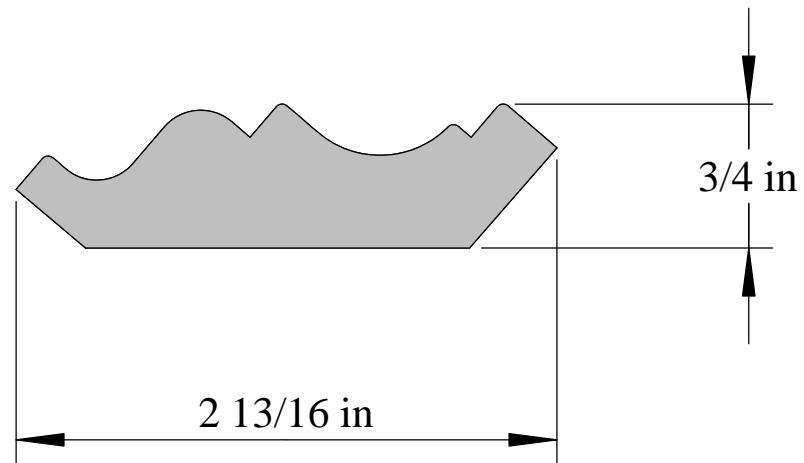

CLASSIC

WOOD MOULDINGS LTD.

"Imagine the Difference"

CM-441 Cornice
Part C