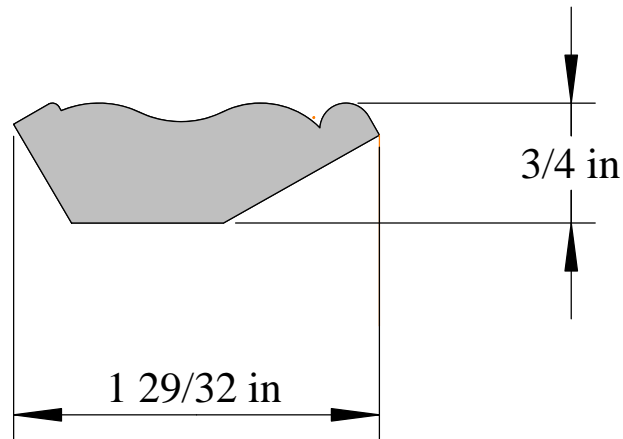

CLASSIC

WOOD MOULDINGS LTD.

"Imagine the Difference"

CM-450 Cornice/Crown