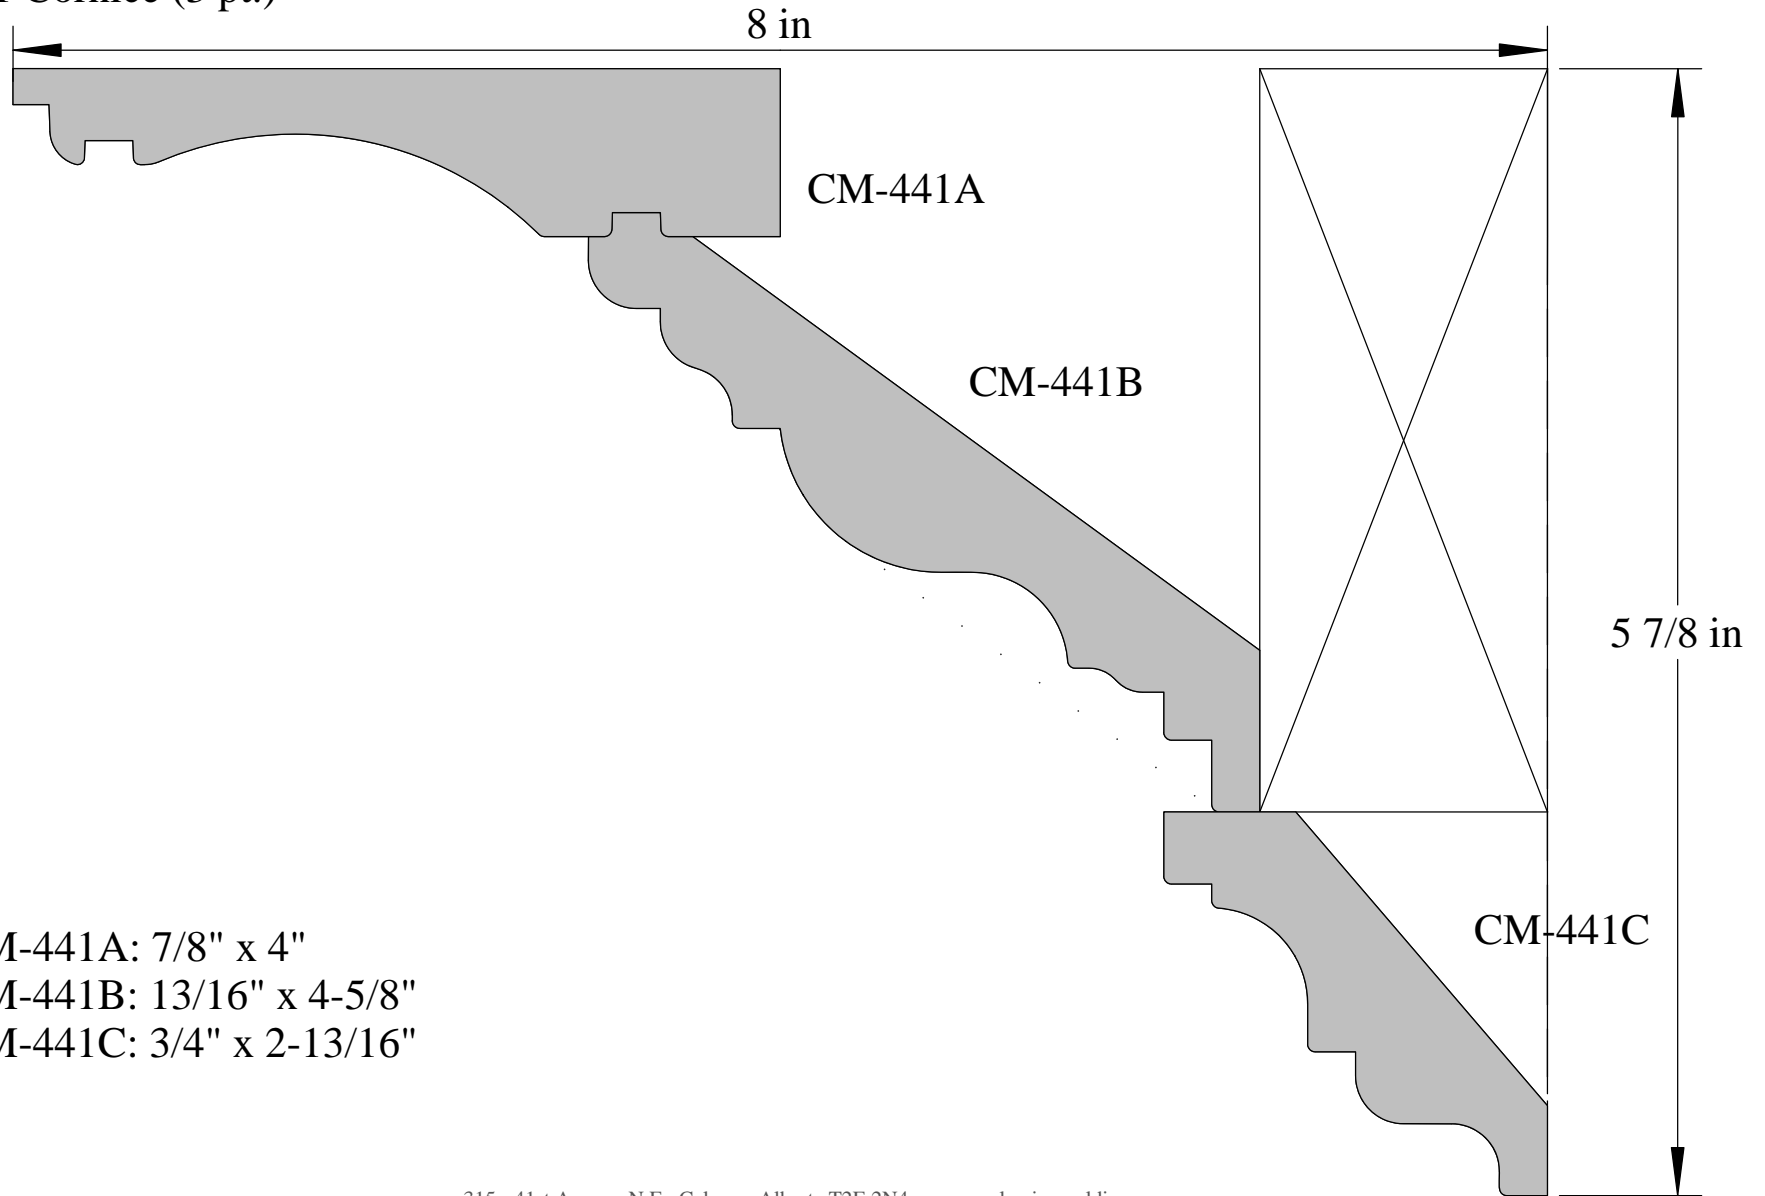

CM-423 Cornice

**CLASSIC**

WOOD MOULDINGS LTD.

*"Imagine the Difference"*

CM-441 Cornice (3 pt.)

CM-441A: 7/8" x 4"

CM-441B: 13/16" x 4-5/8"

CM-441C: 3/4" x 2-13/16"