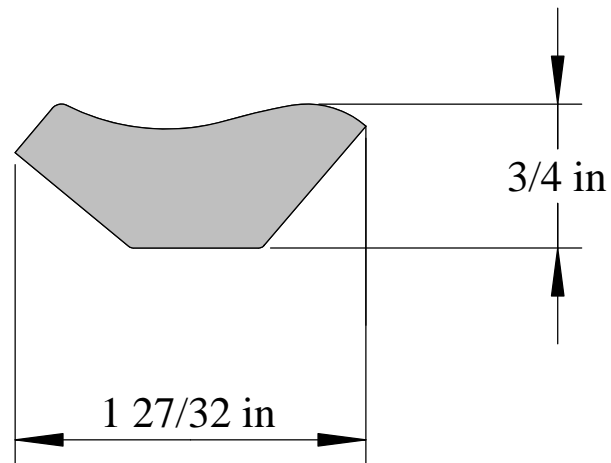

CLASSIC

WOOD MOULDINGS LTD.

"Imagine the Difference"

CM-420 Cornice