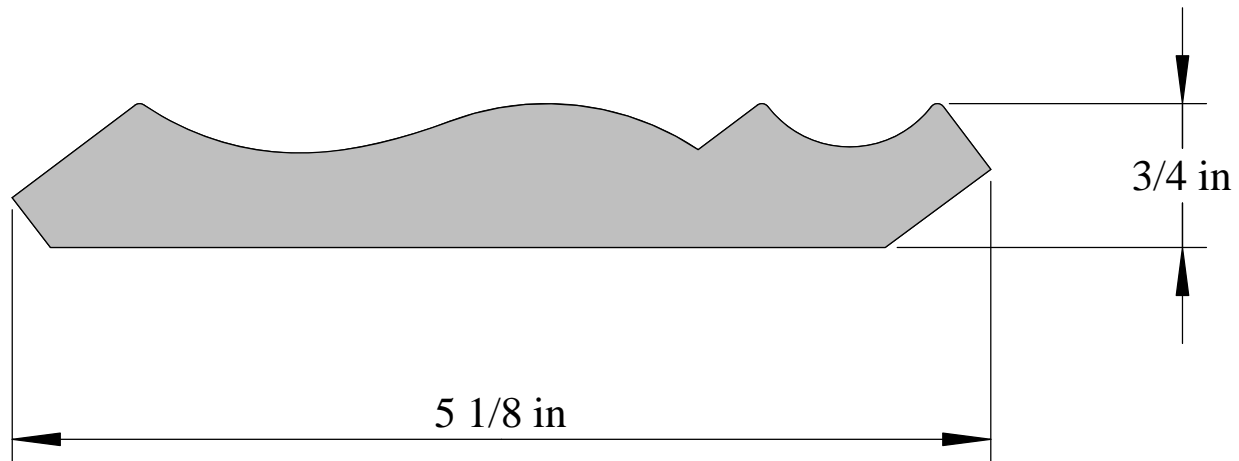

CM-423 Cornice

**CLASSIC**

WOOD MOULDINGS LTD.

*"Imagine the Difference"*

CM-441 Cornice (3 pt.)

CM-441A: 7/8" x 4"

CM-441B: 13/16" x 4-5/8"

CM-441C: 3/4" x 2-13/16"