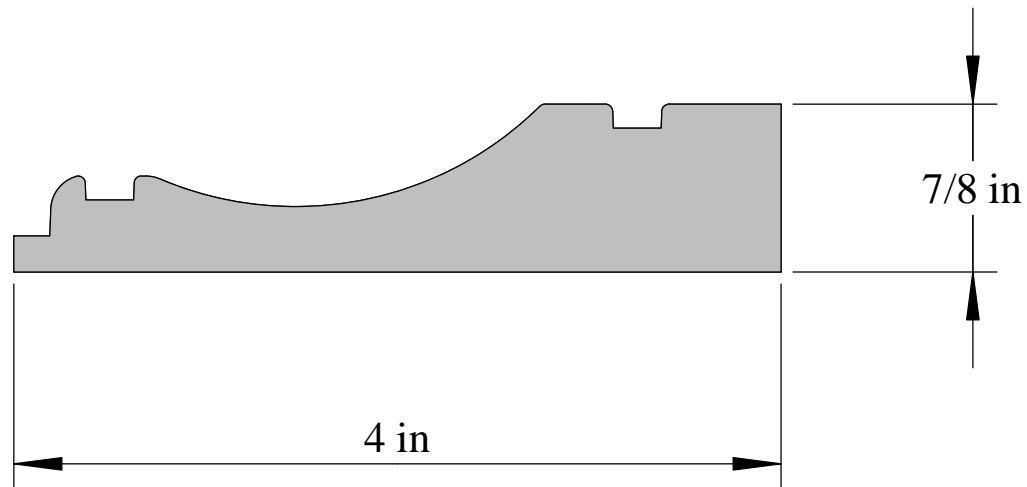

CLASSIC

WOOD MOULDINGS LTD.

"Imagine the Difference"

CM-441 Cornice
Part A