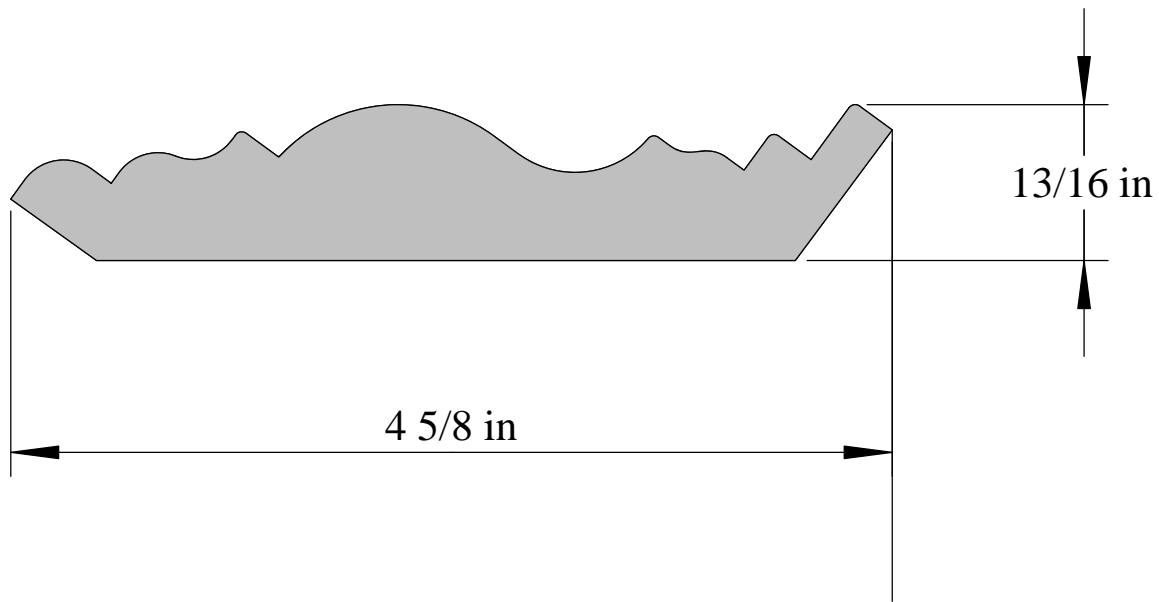

CLASSIC

WOOD MOULDINGS LTD.

"Imagine the Difference"

CM-441 Cornice
Part B