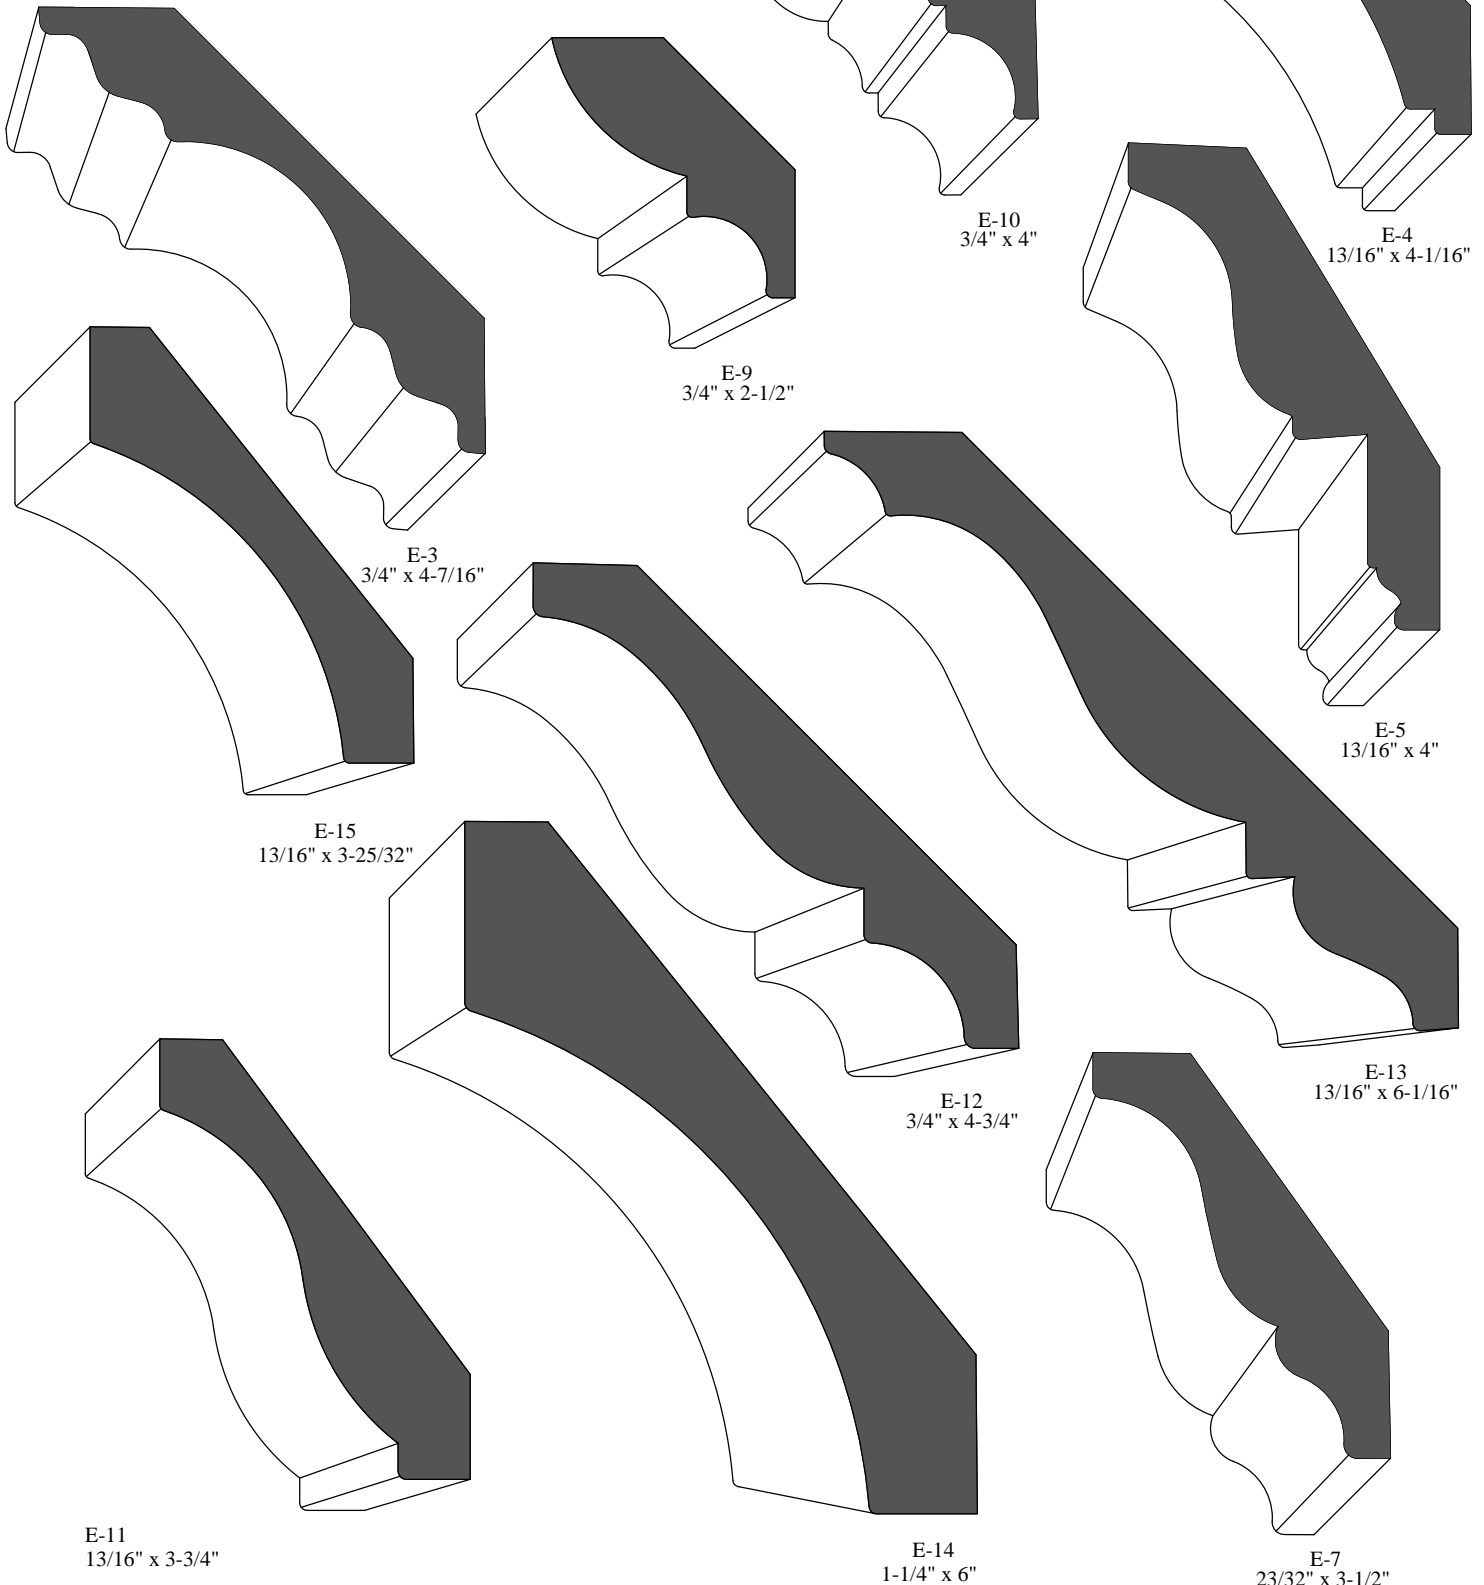

## Cornices

Profiles shown at 75% of actual size, all sizes nominal.  
Click on individual profiles for a full scale drawing.

**CLASSIC**

WOOD MOULDINGS LTD.

*"Imagine the Difference"*

E-3  
3/4" x 4-7/16"